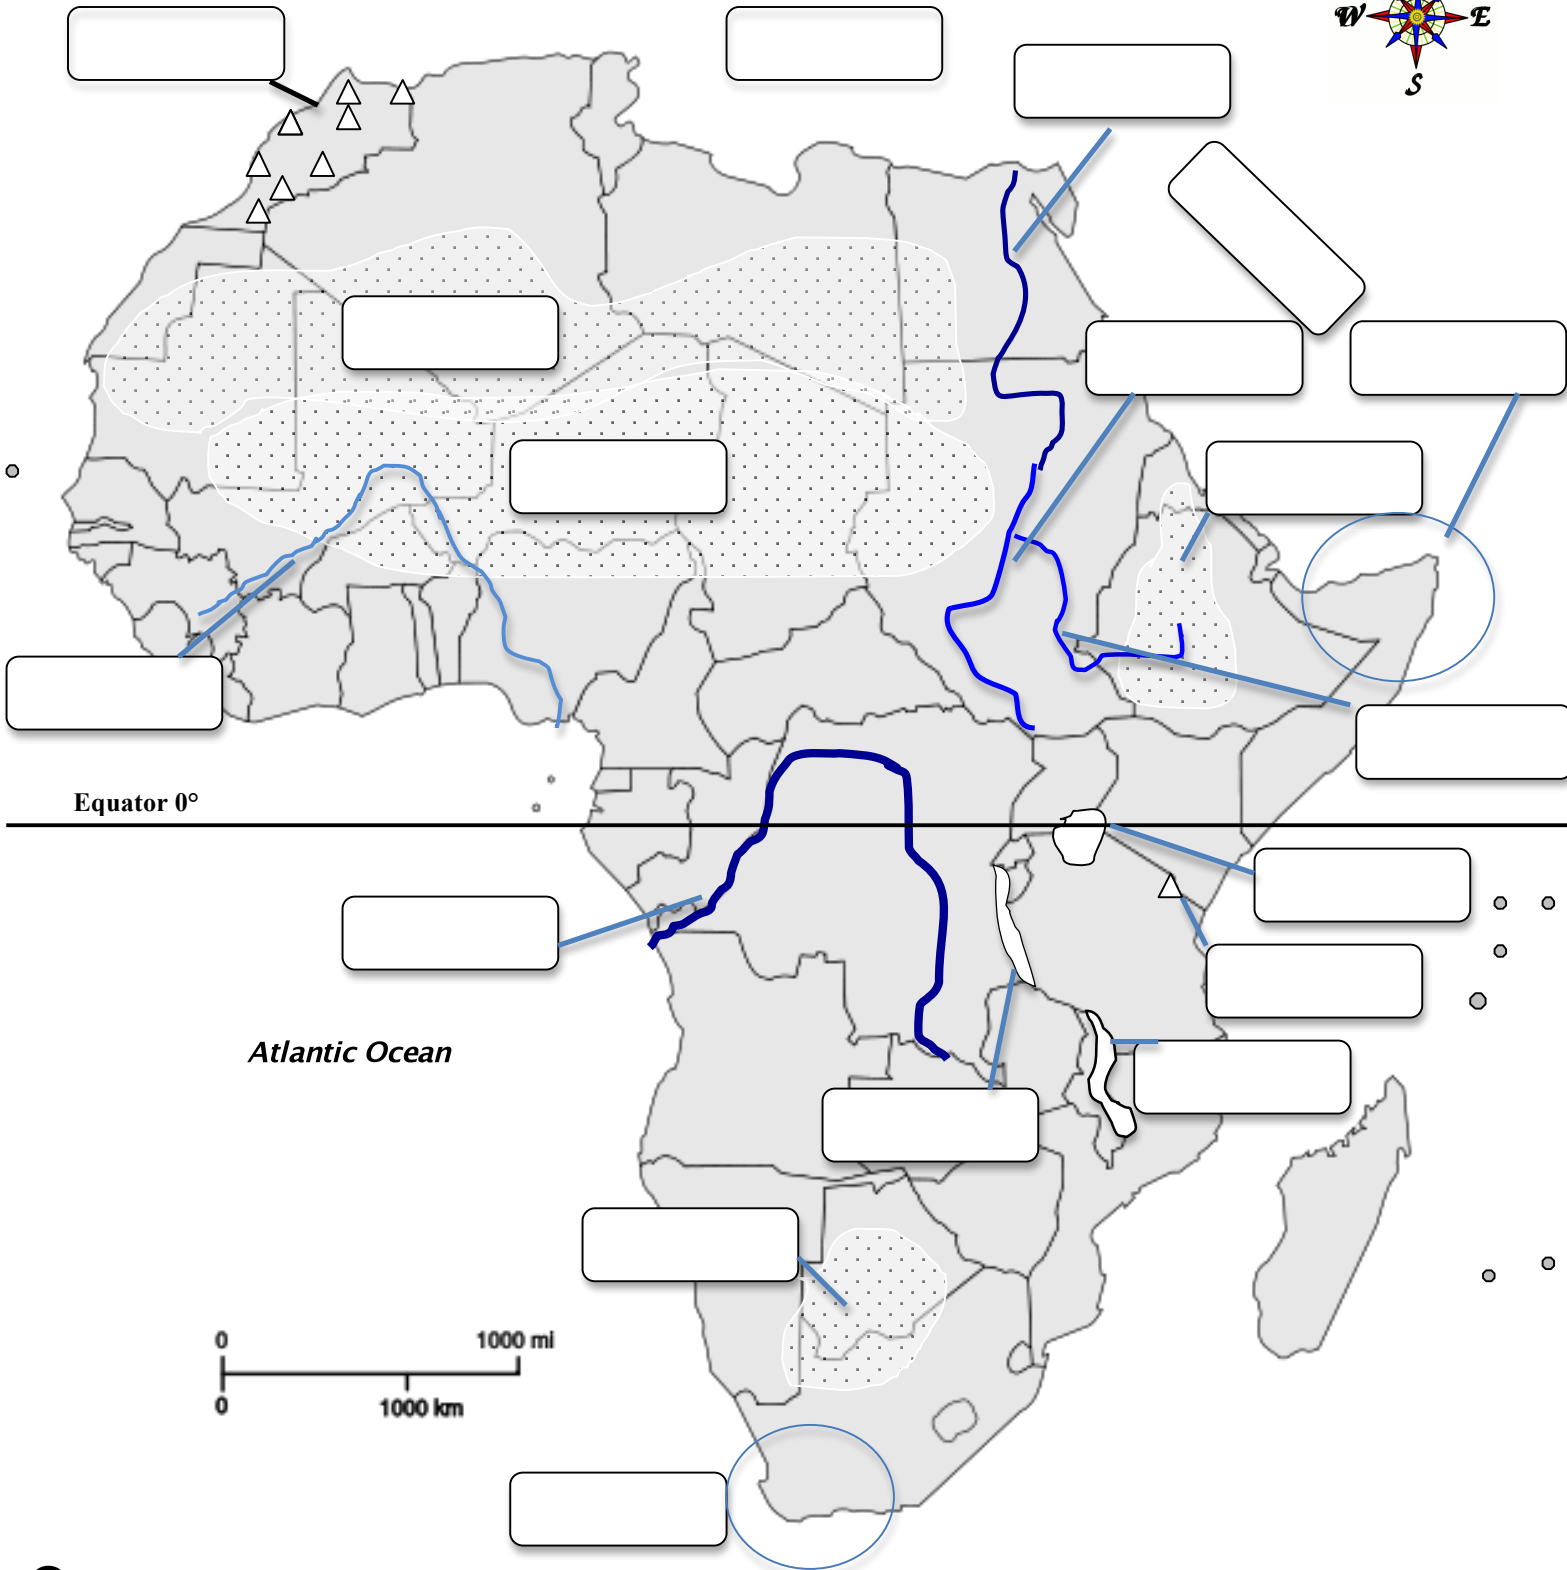

② Label these lines on the POLITICAL MAP

Tropic of Cancer
Prime Meridian

Map Assignment Rubric

5 – ALL locations on the map are labeled correctly and neatly and are printed in black or blue ink or pencil. Labels are in horizontal direction. Place names are capitalized and spelled correctly. Writing is legible like it would be in an atlas. (A+)

2 – Assignment is poorly attempted or locations are not labeled accurately. (F)

Grade: _____

Comments:

Extra Credit:

- Color all locations on each map.
- Add the following cities, mark with •

Cairo	Alexandria	Tripoli
Algiers	Abidjan	Addis Ababa
Nairobi	Cape Town	Mogadishu
Khartoum	Johannesburg	

Africa: Political Map

Africa: Physical Map

3 Please label the following physical features on your map above:

Nile River
Congo River
Indian Ocean
Red Sea
Lake Malawi

Mediterranean Sea
Mt. Kilimanjaro
Sahara Desert
Ethiopian Highlands
Lake Victoria

Kalahari Desert
Sahel
Lake Tanganyika
White Nile
Blue Nile

Atlas Mountains
Niger River
Cape of Good Hope
Somali Peninsula